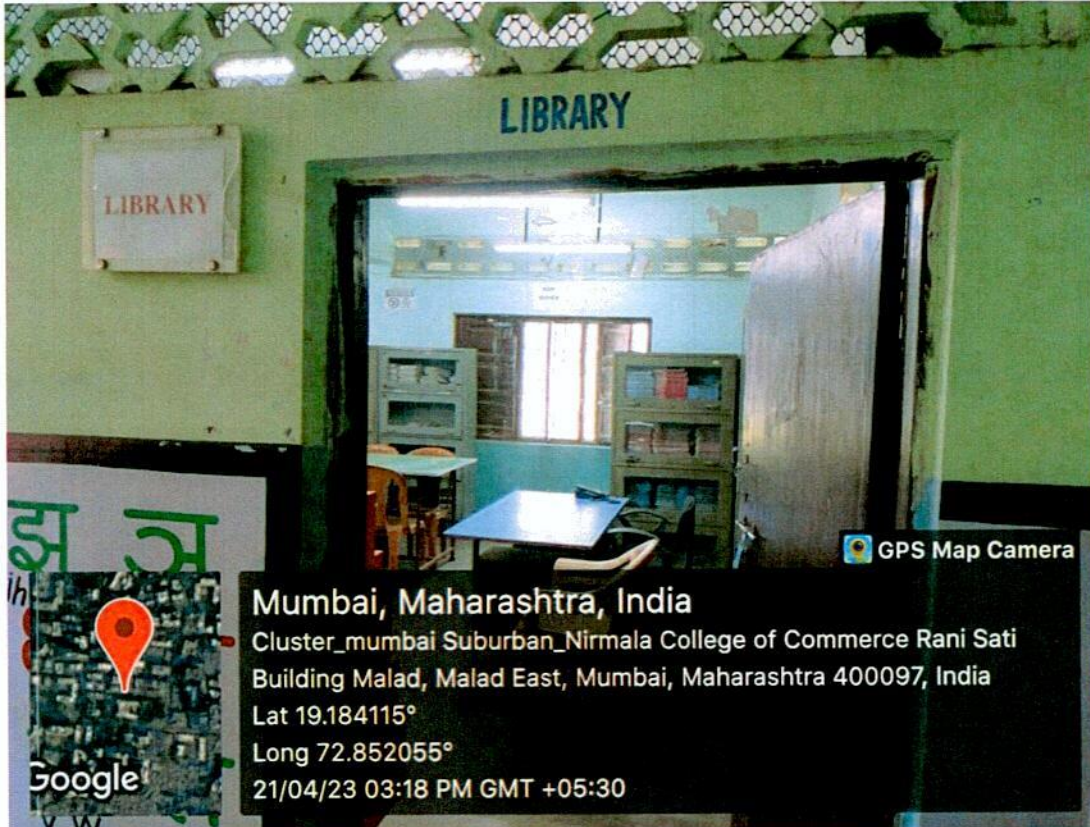

Library

University of Mumbai
NIRMALA COLLEGE OF COMMERCE

Municipal School Bldg., Rani Sati Marg, Malad (East), Mumbai - 400 097. • Tel.: 2844 1083

GPS Map Camera

Mumbai, Maharashtra, India

Cluster_mumbai Suburban_Nirmala College of Commerce Rani Sati Building Malad, Malad East, Mumbai, Maharashtra 400097, India
Lat 19.184115°